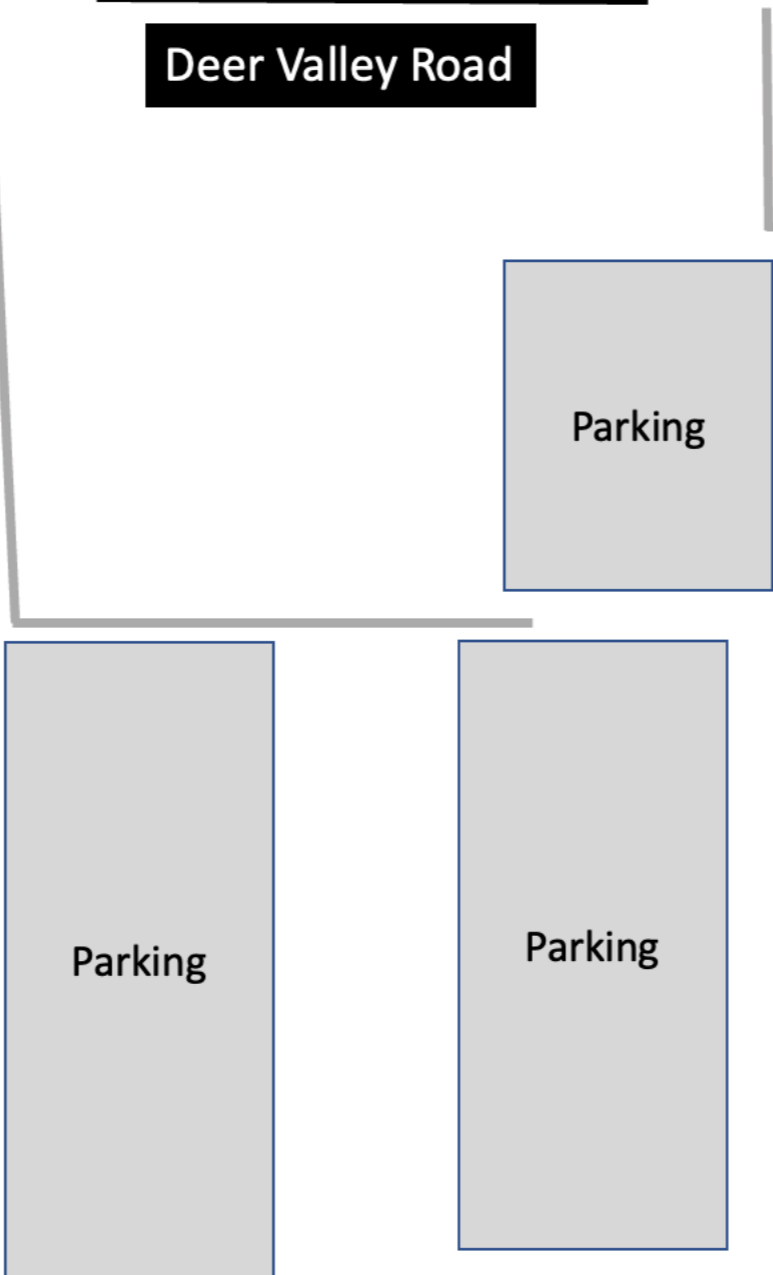

Reach 11 Sports Complex

Cave Creek Road

Entrance

Entrance

Deer Valley Road

-  Restroom
-  Site Manager / Check-in
-  Athletic Trainer