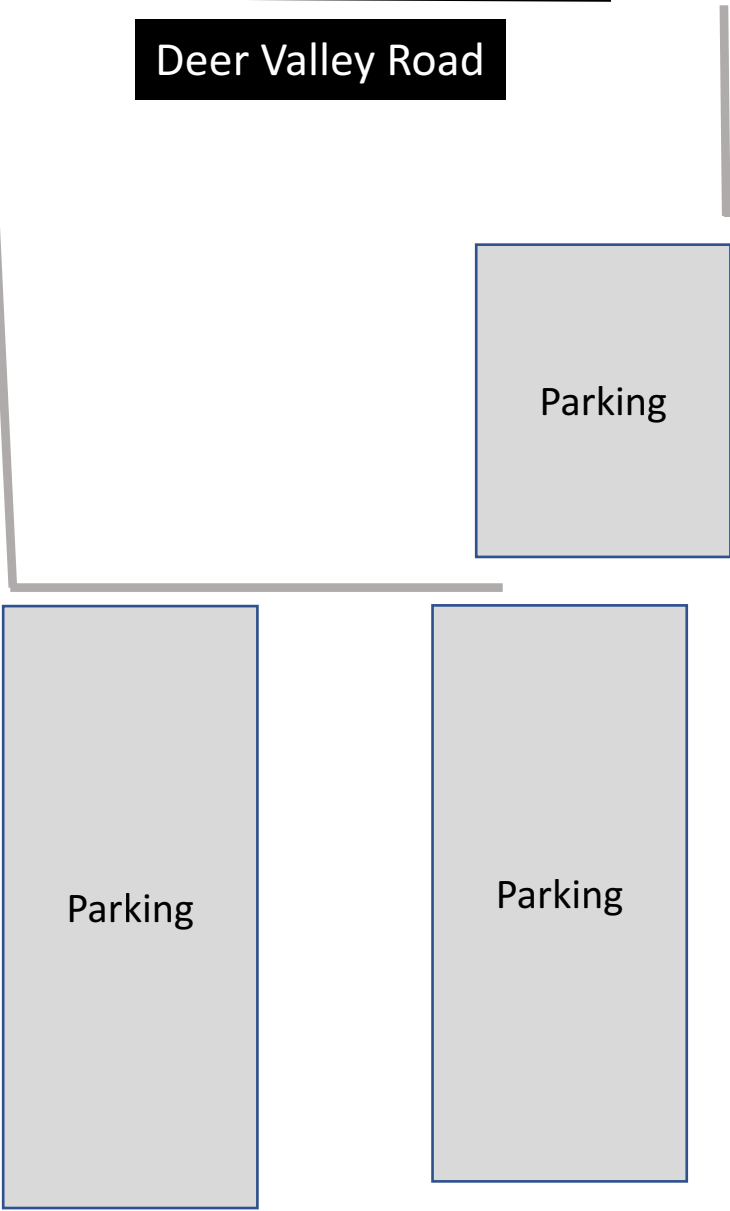

# Reach 11 Sports Complex

Cave Creek Road

Entrance

Entrance

Deer Valley Road

-  Restroom
-  Site Manager / Check-in