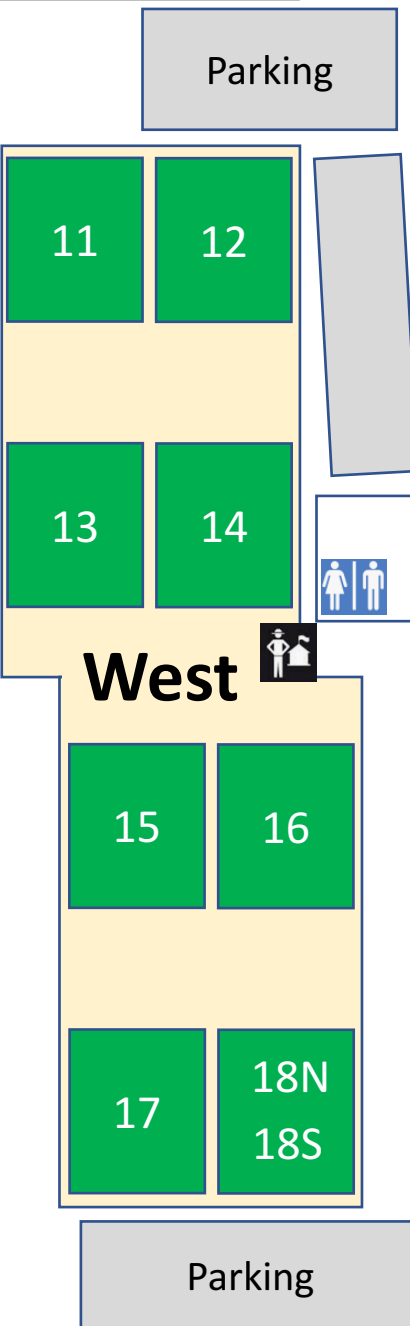

# Reach 11 Sports Complex

Cave Creek Road

Entrance

Entrance

Deer Valley Road

-  Restroom
-  Site Manager / Check-in