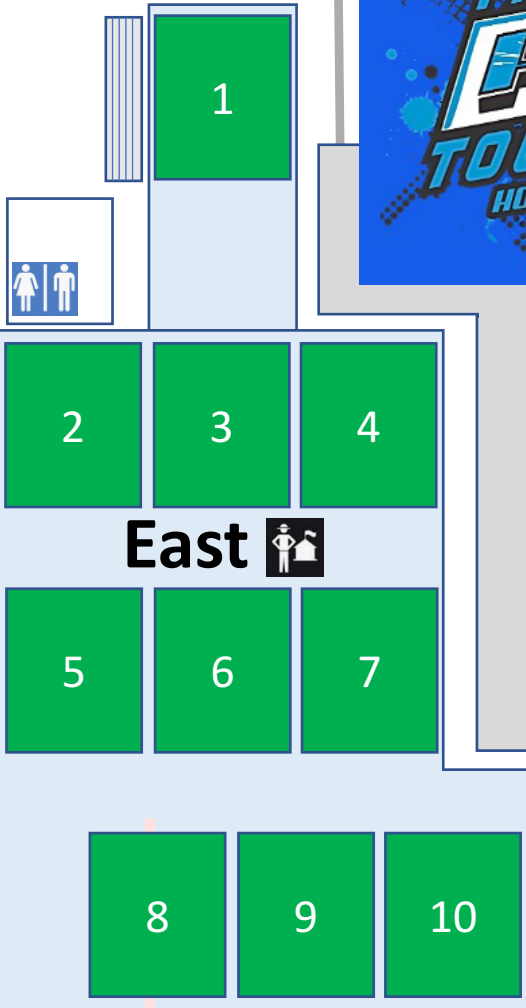

# Reach 11 Sports Complex

Cave Creek Road

Entrance

Entrance

Deer Valley Road

-  Restroom
-  Site Manager / Check-in