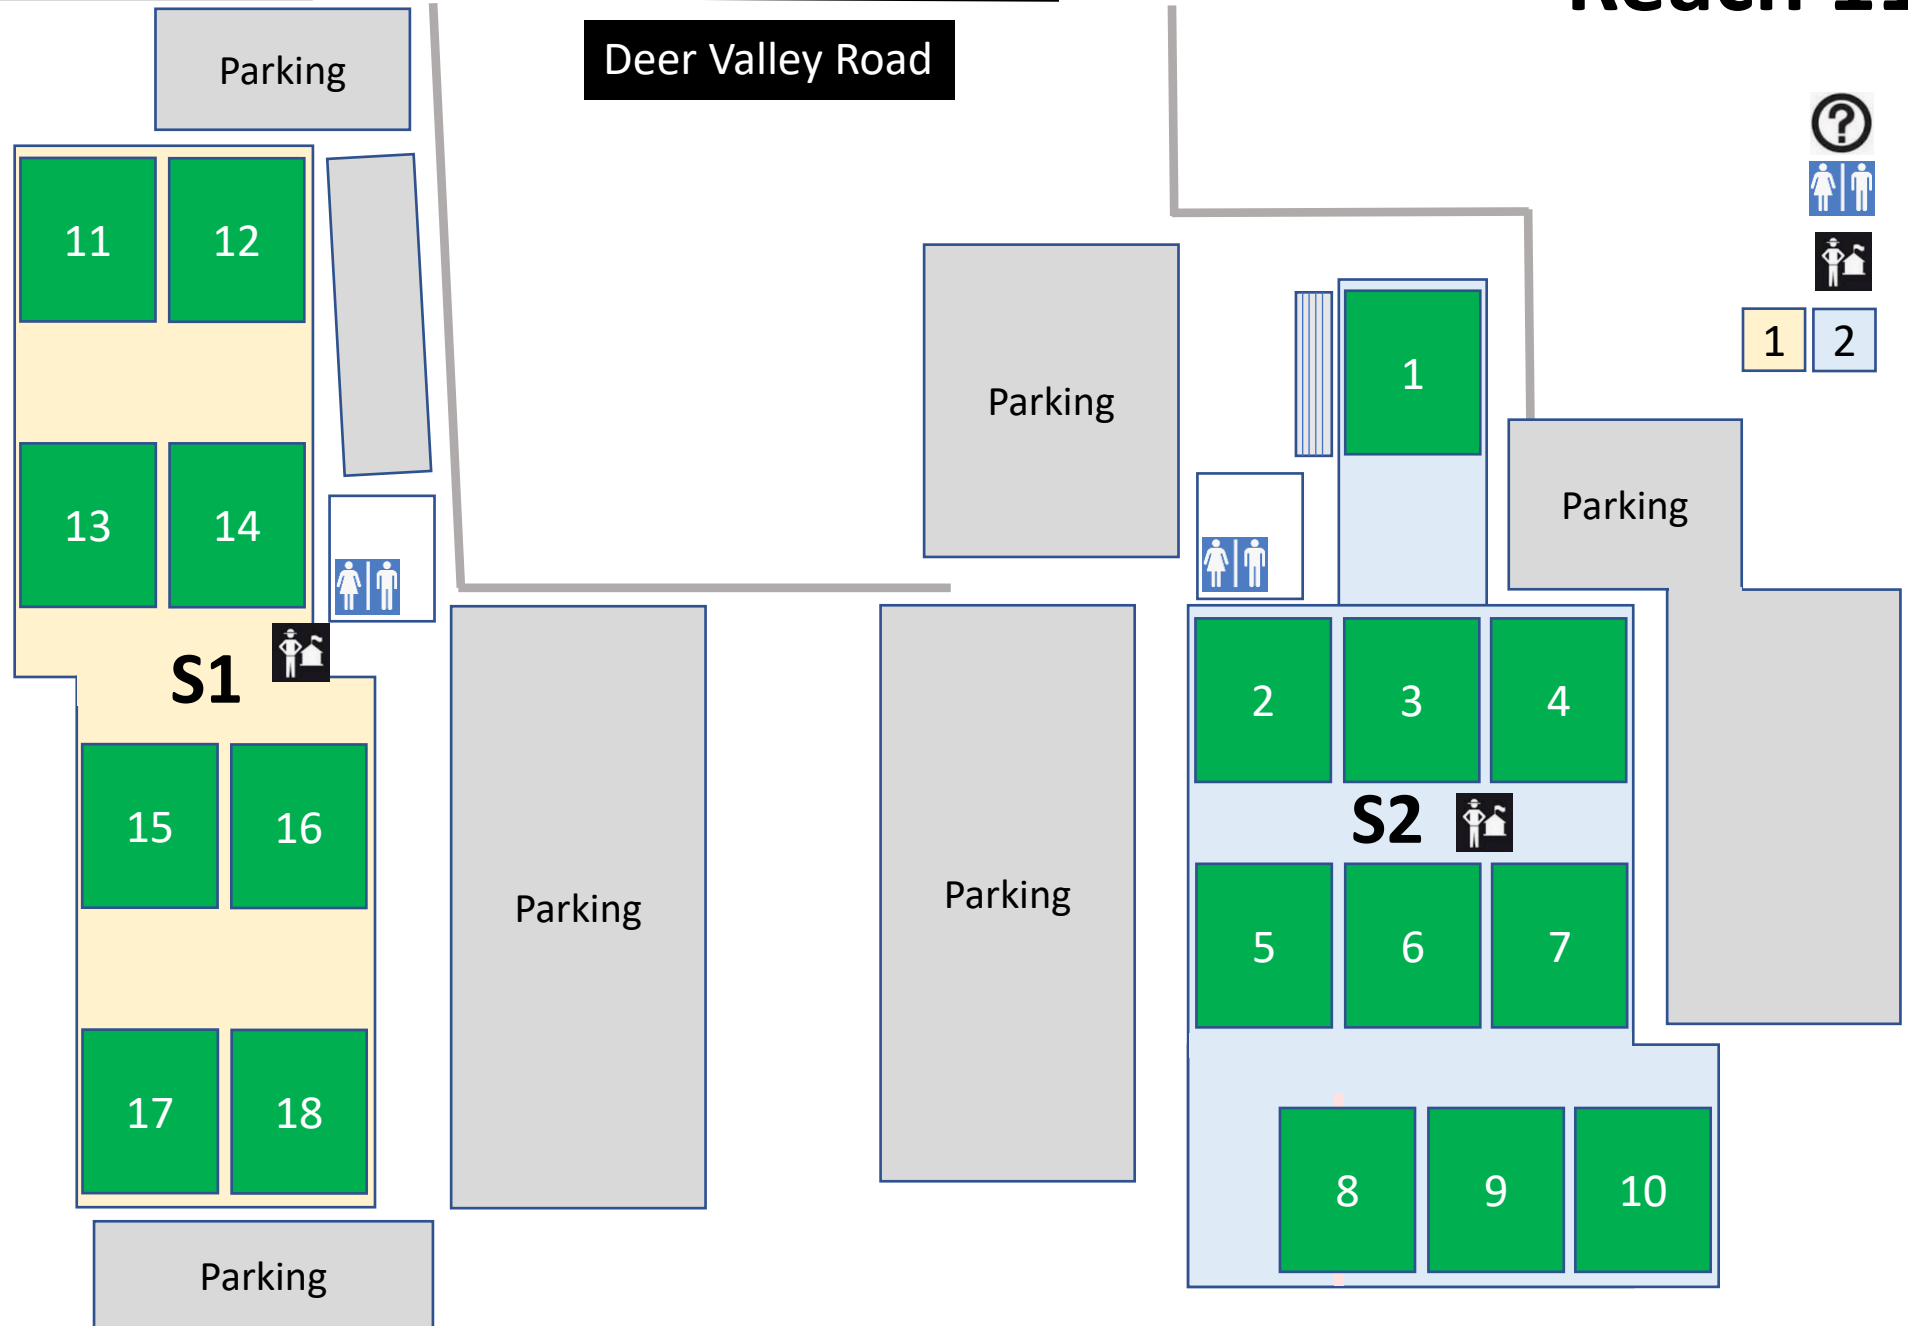

Reach 11 Park

Cave Creek Road

Entrance

Entrance

Deer Valley Road

- Tournament Information
- Restroom
- Sector Site Manager
- 1
- 2
- Sectors